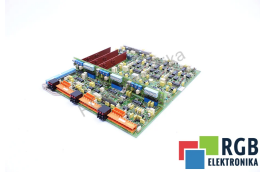

## 6RB2100-0NA21 462110.9070.21 SIEMENS

Used SIEMENS 6RB2100-0NA21  
Tested and cleaned.  
24 months guarantee  
Dedicated courier  
Delivery across Europe even in 24h

### TECHNICAL DATA

MANUFACTURER	SIEMENS
MODEL	6RB2100-0NA21
CATEGORY	Servo control cards
WEIGHT [KG]	1.0
HEIGHT [CM]	4.0
LENGTH [CM]	28.0
WIDTH [CM]	24.0

24/7 SUPPORT AVAILABLE  
[+48 71 750 09 78](tel:+48717500978)